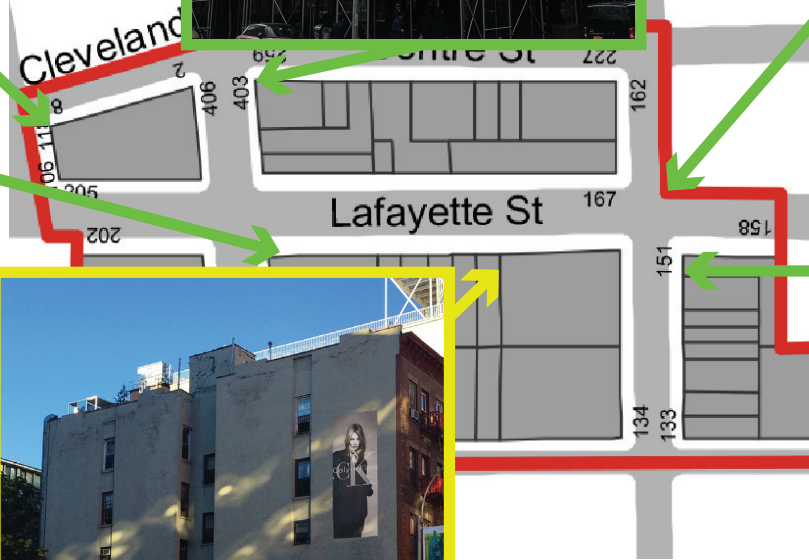

176 LAFAYETTE ST FABRIC SIGN APPLICATION

ARCHITECTURAL DETAIL

SOUTH ELEVATION

DRAWING SCALE	1/16" = 1 FT
SIGNAGE SET BACK	4 FT
SIGNAGE AREA	150 SF
VACANT WALL AREA	4,944 SF
SIGN AREA / WALL AREA	3%

201 LAFAYETTE

NEIGHBORHOOD

155 GRAND

403 BROOME

188 LAFAYETTE

151 GRAND

EXAMPLE RENDERINGS

EXAMPLE RENDERINGS

(Continued)