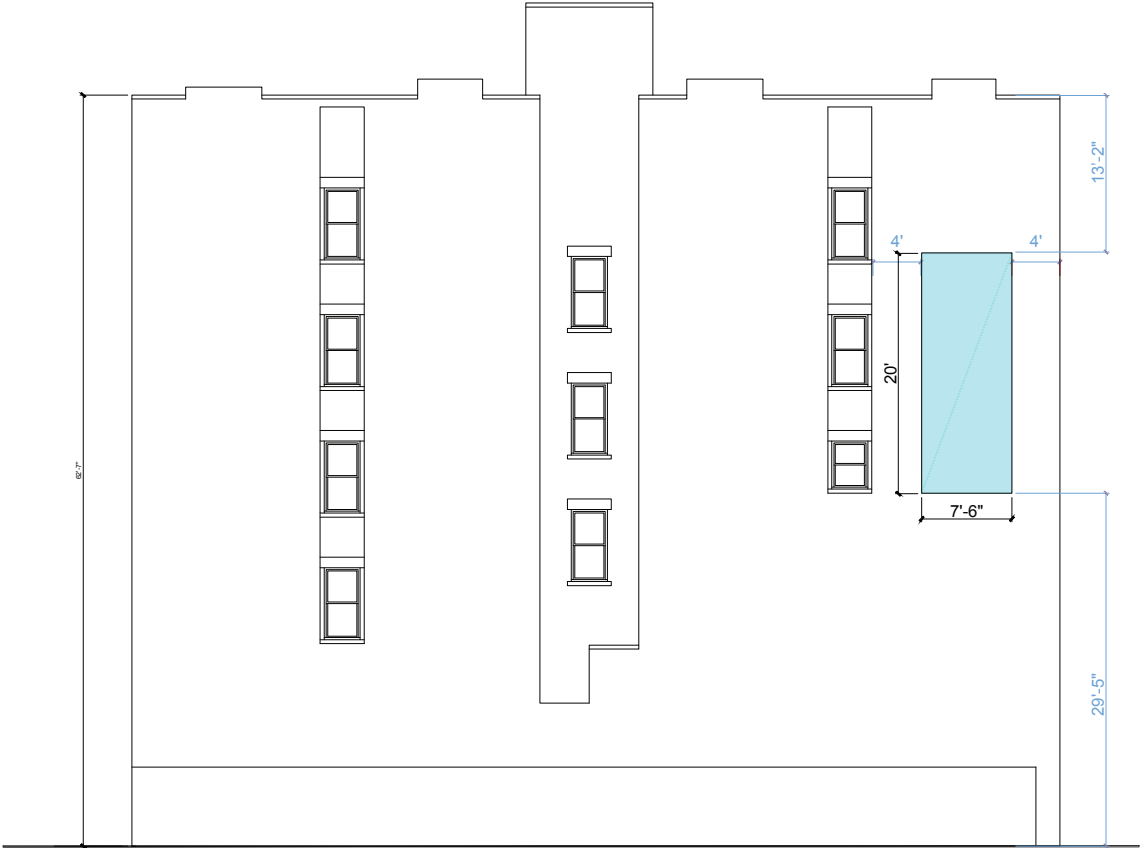

176 LAFAYETTE ST FABRIC SIGN APPLICATION

ARCHITECTURAL DETAIL

SOUTH ELEVATION

DRAWING SCALE	1/16" = 1 FT
SIGNAGE SET BACK	4 FT
SIGNAGE AREA	150 SF
VACANT WALL AREA	4,944 SF
SIGN AREA / WALL AREA	3%

201 LAFAYETTE

NEIGHBORHOOD

155 GRAND

403 BROOME

188 LAFAYETTE

151 GRAND

EXAMPLE RENDERINGS

EXAMPLE RENDERINGS

(Continued)